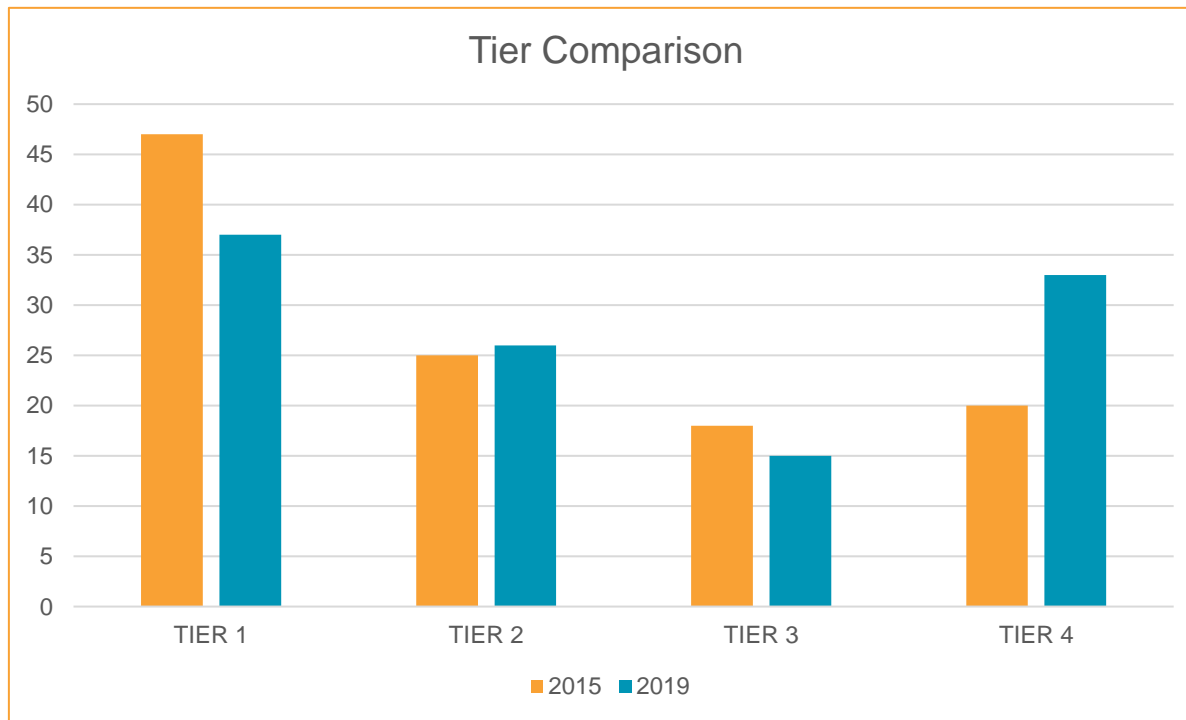

TMD Tier Comparison 2015-2019

YEAR	TIER 1	TIER 2	TIER 3	TIER 4
2015	47	25	18	20
2019	37	26	15	33